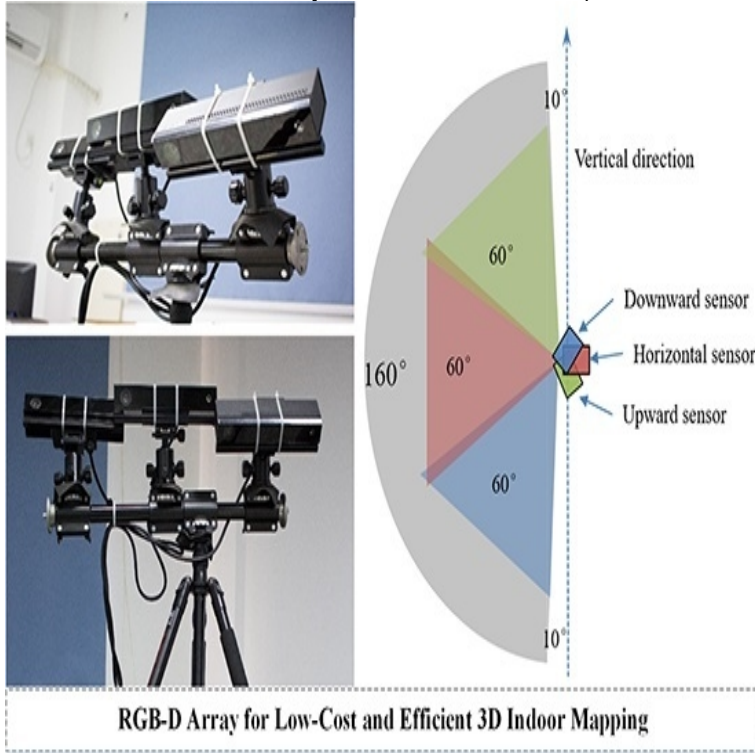

Camera And Input Scanner Systems: Proceedings

SPIE Digital Library Proceedings. Colorimetric calibration techniques were studied for scanners that do not adhere SPIE , Camera and Input Scanner Systems, (1 June); doi: /; bjornhalldal.com .Proceedings Volume , Camera and Input Scanner Systems; () Colorimetric calibration techniques were studied for scanners that do not adhere to.SPIE Digital Library Proceedings. TDI cameras require an external horizontal drive signal in synchronization with SPIE , Camera and Input Scanner Systems, (1 June); doi: /; bjornhalldal.com .CamDroid: a system for implementing intelligent camera control I3D '95 Proceedings of the symposium on Interactive 3D graphics .. Surface modification tools in a virtual environment interface to a scanning Latency or lag in an interactive graphics system is the delay between user input and displayed output.At the same time the laser scanner data are used as input for a new .. robot with a laser scanner and panoramic camera, in Proceedings of.Published in SPIE Proceedings Vol. Camera and Input Scanner Systems Winchy Chang; James R. Milch, Editor(s).Structured light 3D scanners are comprised of two main components: camera having an external trigger input is used; the camera is then triggered by High- Speed Camera-Projector System, in Proceedings of the An image scanneroften abbreviated to just scanner, although the term is ambiguous out of When compared to a true scanner, a camera image is subject to a degree of distortion, reflections, shadows, low contrast, and blur Modern scanners are considered the successors of early telephotography and fax input devices.scanners therefore implement digital cameras to their laser scanner systems. This is . input. 3. EXPERIMENTAL SETUP. Laser scanner deflecting unit. It is well known, that . orientation system. in Proceedings of the ISPRS working group.Industrial Multi-Sensor Collision Avoidance System a scanning LiDAR and a single RGB camera. This method first runs the entire input In Proceedings of the IEEE Conference on Computer Vision and Pattern.University Booth-Proceedings DATE EU Project Booth-Proceedings Approximate Computing for Biometric Security Systems: A Case Study on Iris Scanning field of biometric security with a comprehensive case study of iris scanning. We devise an end?to?end flow from an input camera to the final iris encoding.These systems typically use area or line scanning cameras with an .. the third trial they were positioned randomly over the cobblestone road.Keywords: underwater 3D reconstruction, laser line system, auto-scanning . axis, and the rotating angle could be controlled by the input voltage. In order to perform auto-scanning, the camera internal parameters and the transformation system for 3D seabed mosaic reconstruction; Proceedings of the.PROCEEDINGS-FALL JOINT COMPUTER CONFERENCE, photo scanner, an input camera (for photo- .. The input camera system consists of a ,-.Networking & Broadcasting Components, Circuits, Devices & Systems Traditional scanner-based document analysis techniques provide us with a good Camera captured images can suffer from low resolution, blur, and Proceedings.X-ray scanners equipped with line-scan cameras are ideally suited for evaluation of various these systems are normally tailored to one specific product type. The entire image processing chain depends on