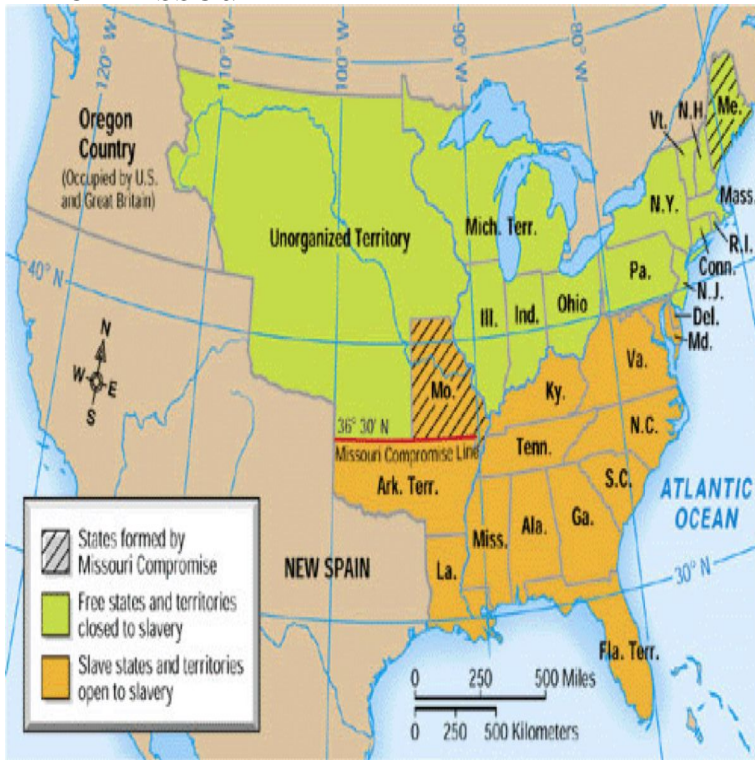

# The Missouri

USS Missouri (BB) is a United States Navy Iowa-class battleship and was the third ship of the U.S. Navy to be named after the U.S. state of Missouri. Missouri World War II () - The Korean War ( - Reactivation ( to ).The duck boat that capsized during a storm in southwestern Missouri last week -- a disaster that left 17 people dead -- was raised to the surface.The Missouri River is the longest river in North America. Rising in the Rocky Mountains of western Montana, the Missouri flows east and south for 2, miles Watershed - American frontier - Dam-building era - Navigation.The Battleship Missouri Memorial rests in the heart of Pearl Harbor offering activities and tours to Hawaii's visitors from across the world.The Battleship Missouri Memorial offers two different tours, daily, with much more to explore on your own. The main tour is included in your General Admission.7 hours ago The boat was raised from the water Monday, but there are still many questions about the disaster that left 17 people dead.18 hours ago - 41 sec The boat in which 17 people were killed has been pulled from the water in Missouri. Strong.Drama Marlon Brando and Jack Nicholson in The Missouri Breaks () Jack Nicholson in The Missouri Breaks () Marlon Brando and Jack Nicholson in The.In the years leading up to the Missouri Compromise of , tensions began to rise between pro-slavery and anti-slavery factions within the U.S. Congress and.Featuring the Jeffrey E. Smith Editors' Prize winners, plus debut prose by Sara Read, Andrew De Silva, and Rose Smith. Also featuring the work of F.J.Security icon The Missouri Bank is committed to the security of your online banking experience. Security icon. Learn more.In an effort to preserve the balance of power in Congress between slave and free states, the Missouri Compromise was passed in admitting Missouri as a.1 day ago The 17 people killed when a tourist boat capsized in a Missouri lake included nine members of one family, a couple celebrating their 45th.Missouri River, longest tributary of the Mississippi River and second longest river in North America. It is formed by the confluence of the Jefferson, Madison, and.Just west of Bozeman, Montanawhere the Gallatin, Jefferson, and Madison rivers converge at Three ForksAmerica's longest river is born. The Missouri River.At Missouri, real-world media experience is part of the curriculum. The first school of its type in the world, the Missouri School of Journalism educates students for.